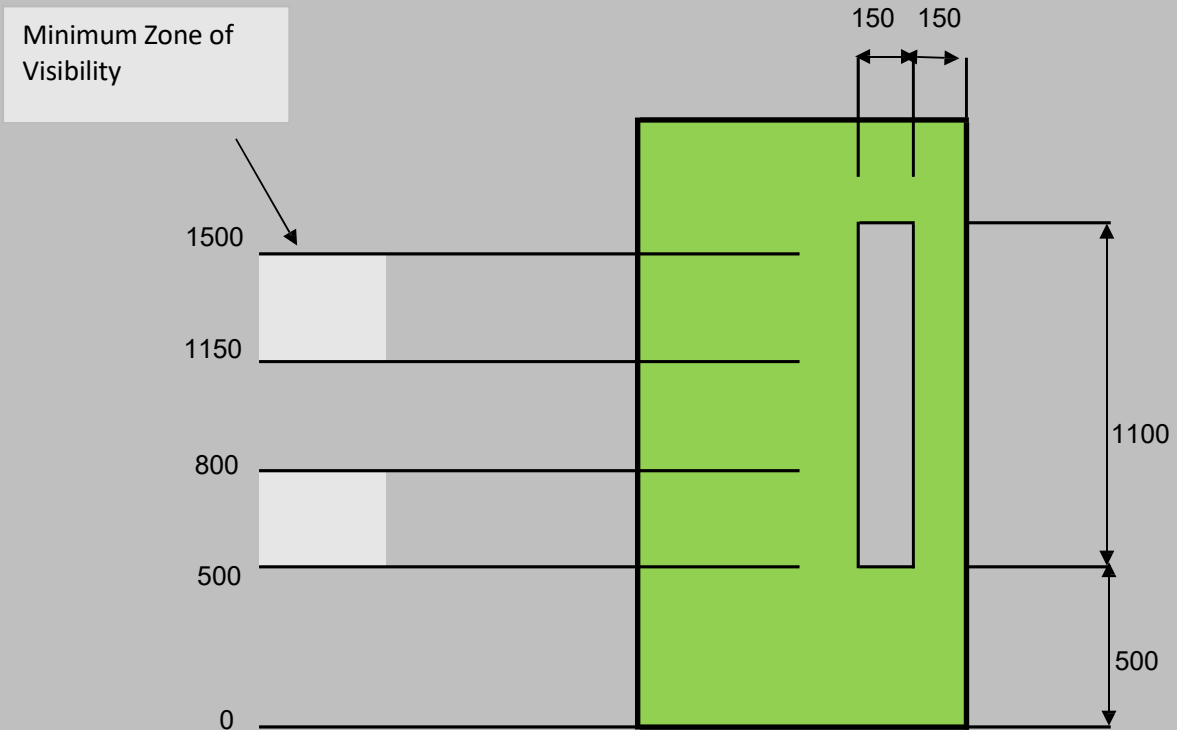

Guardian Doors® VP1 Standard Twin Vision Panel

Visibility Zones in accordance with Building Regulations Document M Volume 2 & Document K Section 7

Dimension in mm

Zephyr

Guardian Doors® VP2 Standard Vision Panels

Guardian Doors® VP3 Standard 1100mm x 150mm Vision Panels

Guardian Doors® VP4 Standard 1400mm x 150mm Vision Pane

Guardian Doors® VP5 Standard 180mm x 150mm Panes

Zephyr

Vision panels are available in all sizes and details, with various glazing bead options. Specialist designs can be accommodated including double glazed units and vision panels suitable for lead lined doors.