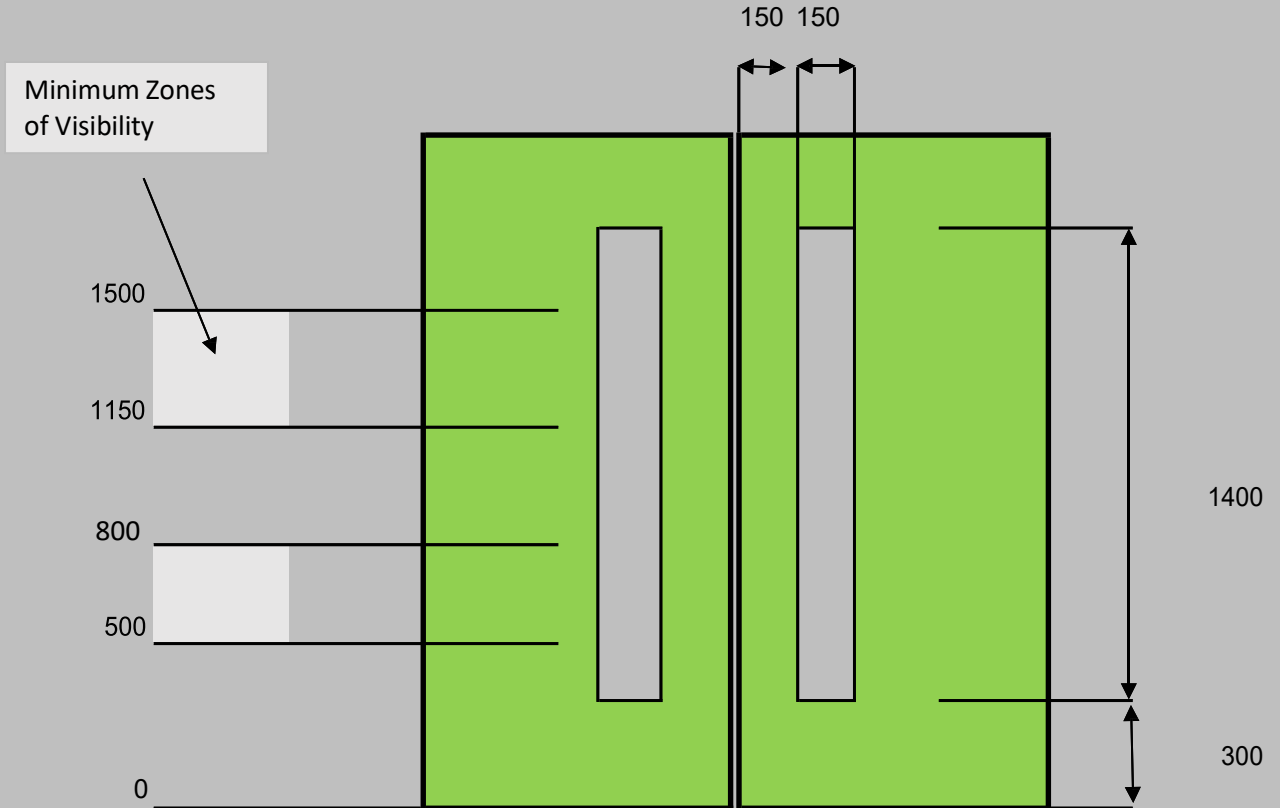

Zephyr

Vision Panel Options

Dimensions given for vision panels are indicative only and can be varied as required. Only a selection of vision panels is shown and any configuration can be manufactured to suit client's requirements. All sizes given are visible glass. See separate brochure for privacy panel details.

Guardian Doors® VP1 Standard Twin Vision Panel

Visibility Zones in accordance with Building Regulations Document M Volume 2 & Document K Section 7

Dimension in mm

Zephyr

Guardian Doors® VP2 Standard Vision Panels

Guardian Doors® VP3 Standard 1100mm x 150mm Vision Panels

Guardian Doors® VP4 Standard 1400mm x 150mm Vision Pane

Guardian Doors® VP5 Standard 180mm x 150mm Panes

Zephyr

Vision panels are available in all sizes and details, with various glazing bead options. Specialist designs can be accommodated including double glazed units and vision panels suitable for lead lined doors.