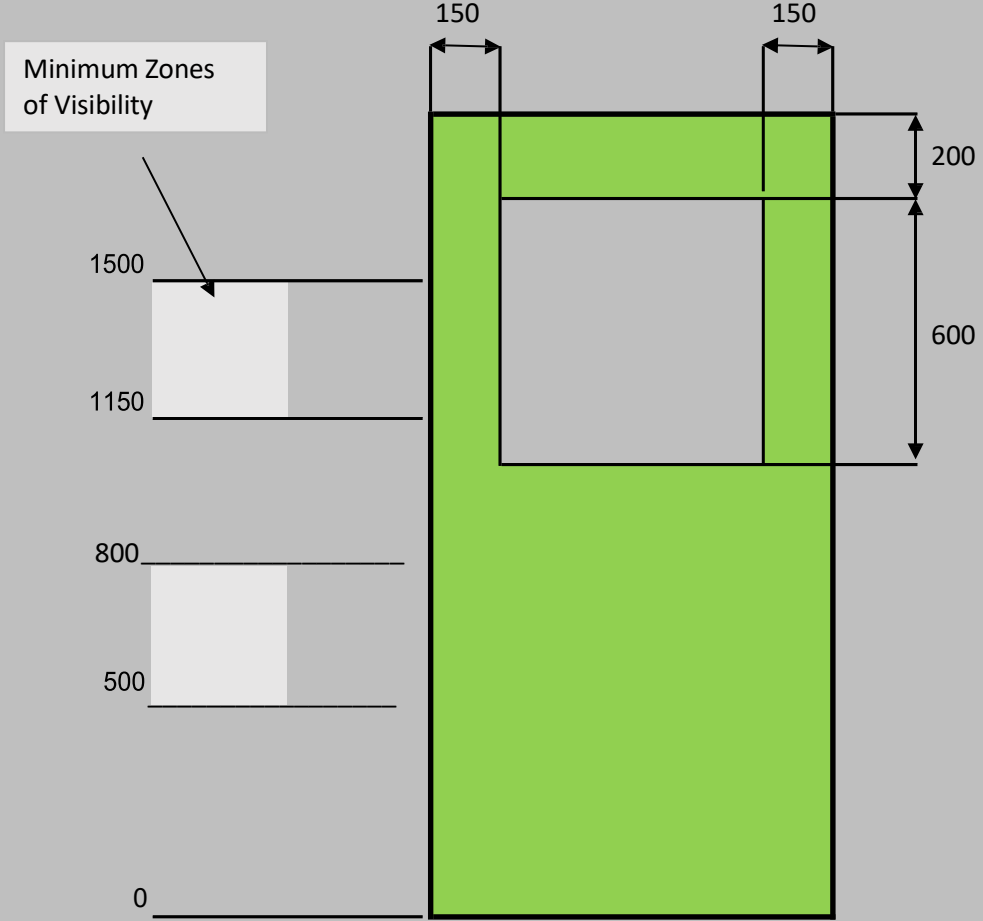

Zephyr

Vision Panel Options

Dimensions given for vision panels are indicative only and can be varied as required. Only a selection of vision panels is shown and any configuration can be manufactured to suit client's requirements. All sizes given are visible glass. See separate brochure for privacy panel details.

Guardian Doors® VP1 Standard Twin Vision Panel

Visibility Zones in accordance with Building Regulations Document M Volume 2 & Document K Section 7

Dimension in mm

Zephyr

Guardian Doors® VP2 Standard Vision Panels

Guardian Doors® VP3 Standard 1100mm x 150mm Vision Panels

Guardian Doors® VP4 Standard 1400mm x 150mm Vision Pane

Guardian Doors® VP5 Standard 180mm x 150mm Panes

Zephyr

Vision panels are available in all sizes and details, with various glazing bead options. Specialist designs can be accommodated including double glazed units and vision panels suitable for lead lined doors.