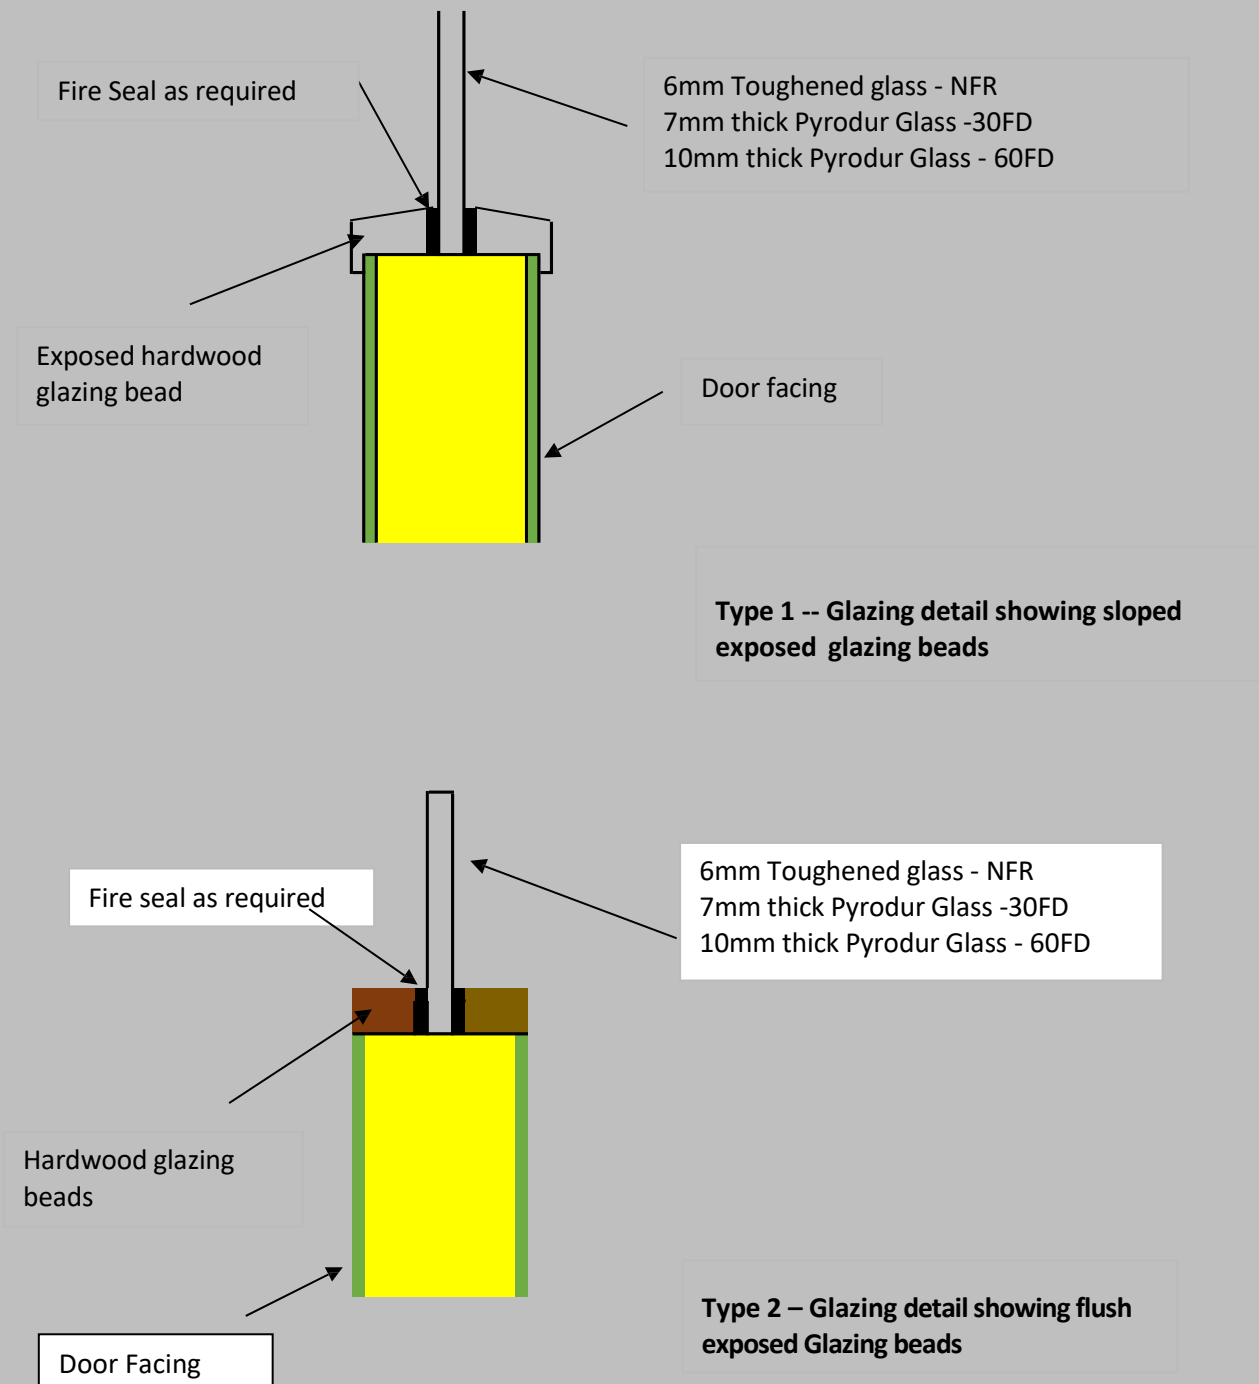

Zephyr

Vision panels are available in all sizes and details, with various glazing bead options. Specialist designs can be accommodated including double glazed units and vision panels suitable for lead lined doors.

Glazing Bead Options