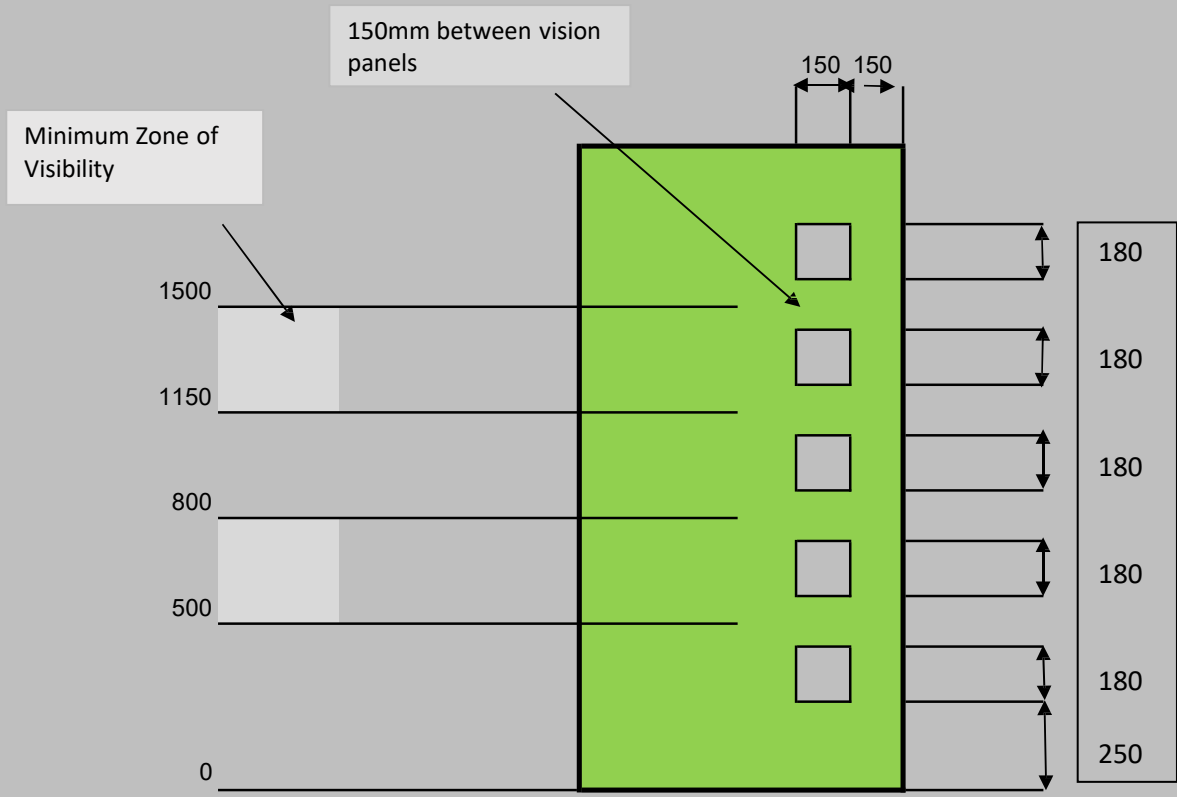

Zephyr

Vision Panel Options

Dimensions given for vision panels are indicative only and can be varied as required. Only a selection of vision panels is shown and any configuration can be manufactured to suit client's requirements. All sizes given are visible glass. See separate brochure for privacy panel details.

Guardian Doors® VP1 Standard Twin Vision Panel

Visibility Zones in accordance with Building Regulations Document M Volume 2 & Document K Section 7

Dimension in mm

Zephyr

Guardian Doors® VP2 Standard Vision Panels

Guardian Doors® VP3 Standard 1100mm x 150mm Vision Panels

Guardian Doors® VP4 Standard 1400mm x 150mm Vision Pane

Guardian Doors® VP5 Standard 180mm x 150mm Panes

Zephyr

Vision panels are available in all sizes and details, with various glazing bead options. Specialist designs can be accommodated including double glazed units and vision panels suitable for lead lined doors.