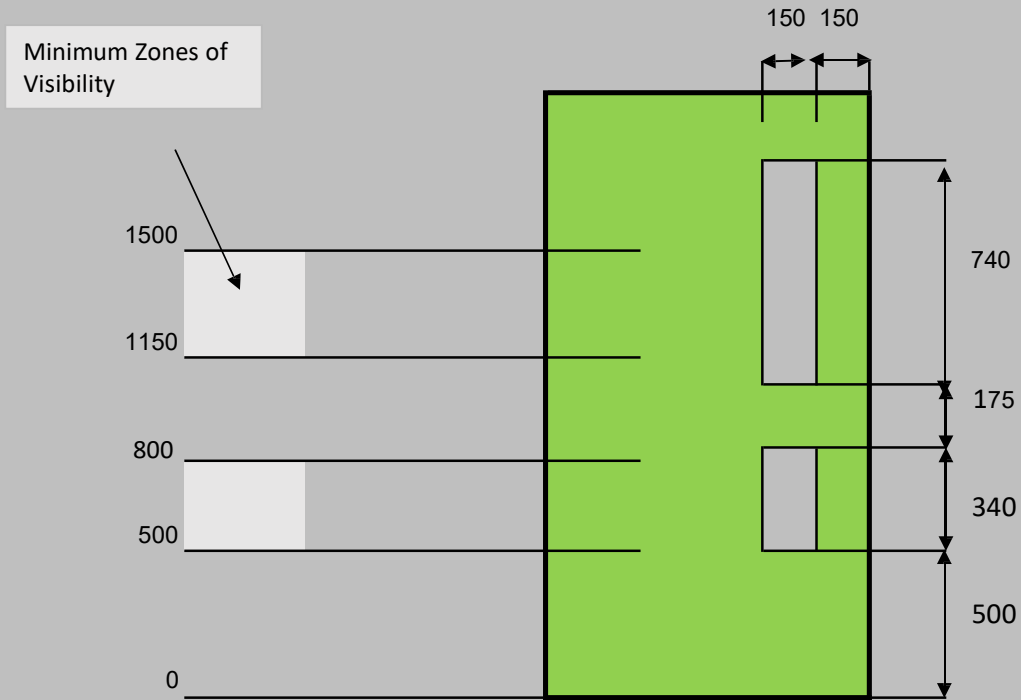

Zephyr

Vision Panel Options

Dimensions given for vision panels are indicative only and can be varied as required. Only a selection of vision panels is shown and any configuration can be manufactured to suit client's requirements. All sizes given are visible glass. See separate brochure for privacy panel details.

Guardian Doors® VP1 Standard Twin Vision Panel

Visibility Zones in accordance with Building Regulations Document M Volume 2 & Document K Section 7

Dimension in mm

Zephyr

Guardian Doors® VP2 Standard Vision Panels

Guardian Doors® VP3 Standard 1100mm x 150mm Vision Panels

Guardian Doors® VP4 Standard 1400mm x 150mm Vision Pane

Guardian Doors® VP5 Standard 180mm x 150mm Panes

Zephyr

Vision panels are available in all sizes and details, with various glazing bead options. Specialist designs can be accommodated including double glazed units and vision panels suitable for lead lined doors.