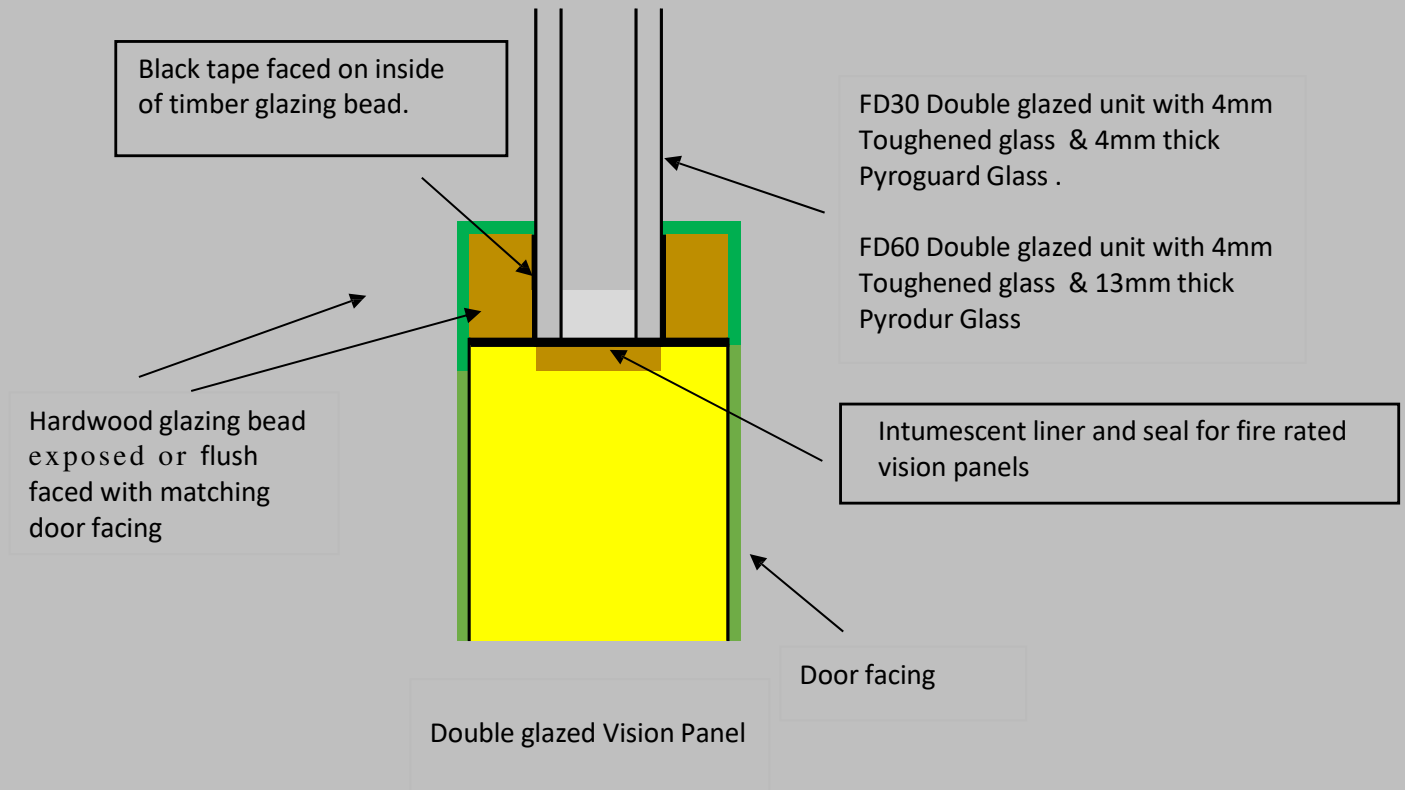

Guardian Doors® VP1 Standard Twin Vision Panel

Visibility Zones in accordance with Building Regulations Document M Volume 2 & Document K Section 7

Dimension in mm

Zephyr

Guardian Doors® VP2 Standard Vision Panels

Guardian Doors® VP3 Standard 1100mm x 150mm Vision Panels

Guardian Doors® VP4 Standard 1400mm x 150mm Vision Pane

Guardian Doors® VP5 Standard 180mm x 150mm Panes

Zephyr

Vision panels are available in all sizes and details, with various glazing bead options. Specialist designs can be accommodated including double glazed units and vision panels suitable for lead lined doors.

Glazing Bead Options

Zephyr

Zephyr

Zephyr

Unit2C, Button Street Business Park, Button Street, Swanley Village, Kent. BX8 8DX

Tel 01304 368213

email: zcl@btconnect.com