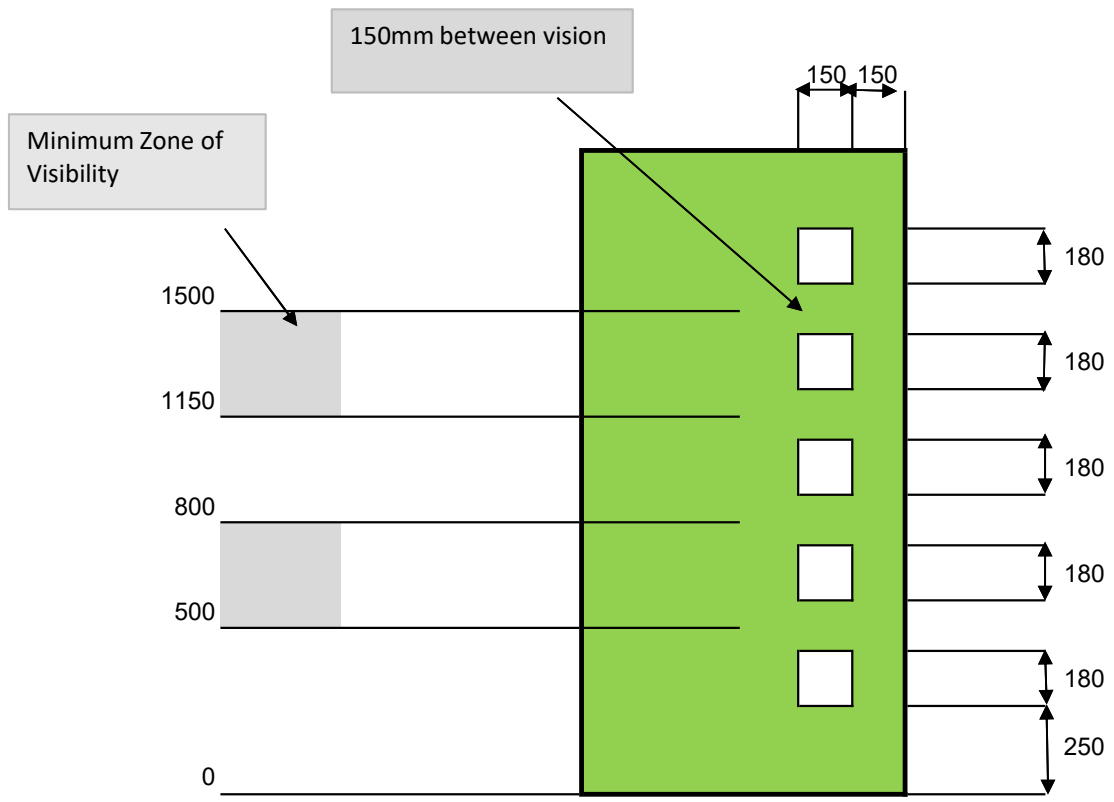

Dimension in mm

Guardain Doors® Standard VP3 Vision Panel

Guardain Doors® Standard VP3A Vision Panel

**Visibility Zones in accordance with
Building Regulations Document M Volume 2
& Document K Section 7**

Zephyr standard width of vision panels is 150mm
Vision panel sizes are visible glass

Dimension in mm

**Visibility Zones in accordance with
Building Regulations Document M Volume 2
& Document K Section 7**

Zephyr standard width of vision panels is 150mm
Vision panel sizes are visible glass

Dimension in mm

Guardian Doors® VP5 Standard Vision Panel

Visibility Zones in accordance with
 Building Regulations Document M Volume 2
 & Document K Section 7

Dimension in mm

Vision Panel sizes are visible glass

Zephyr

Glazing Bead Options

Type 3 - Glazing detail showing square exposed lipped glazing beads

Type 4 - Glazing bead detail covered with flush matching facing