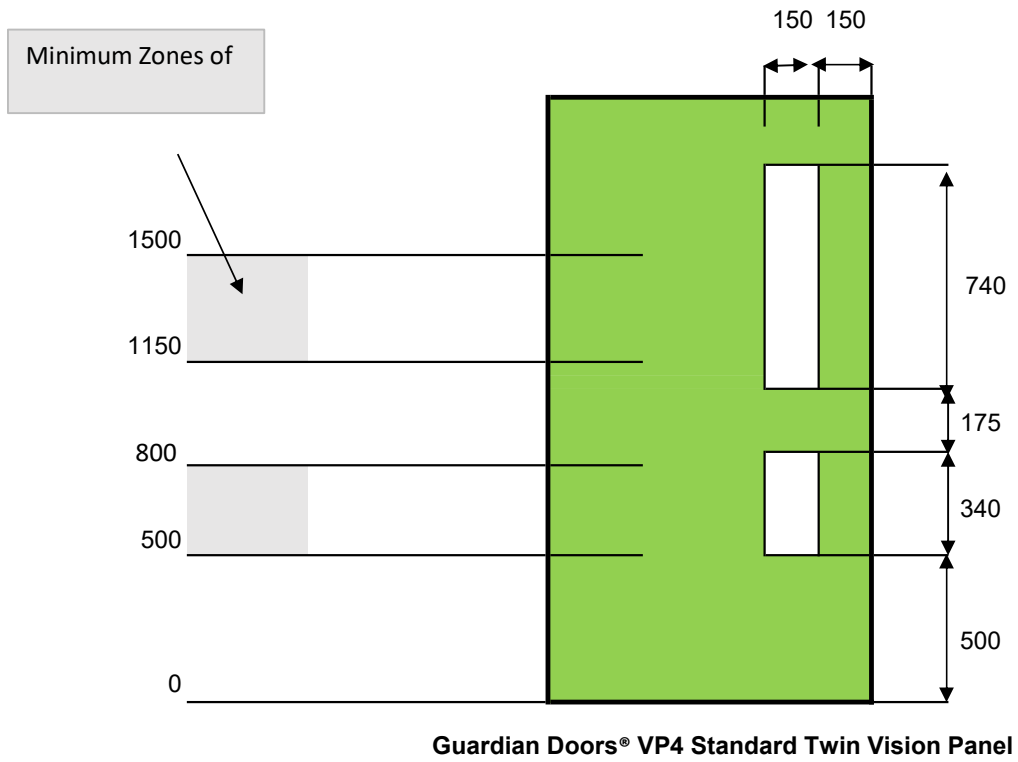

Guardian Doors® VP1 Vision Panels

Guardian Doors® VP2 Vision Panels

**Visibility Zones in accordance with
Building Regulations Document M Volume 2
& Document K Section 7**

Vision panel sizes are visible glass

Dimension in mm

Guardain Doors® Standard VP3 Vision Panel

Guardain Doors® Standard VP3A Vision Panel

**Visibility Zones in accordance with
Building Regulations Document M Volume 2
& Document K Section 7**

Zephyr standard width of vision panels is 150mm
Vision panel sizes are visible glass

Dimension in mm

**Visibility Zones in accordance with
Building Regulations Document M Volume 2
& Document K Section 7**

Zephyr standard width of vision panels is 150mm
Vision panel sizes are visible glass

Dimension in mm

Guardian Doors® VP5 Standard Vision Panel

Visibility Zones in accordance with
 Building Regulations Document M Volume 2
 & Document K Section 7