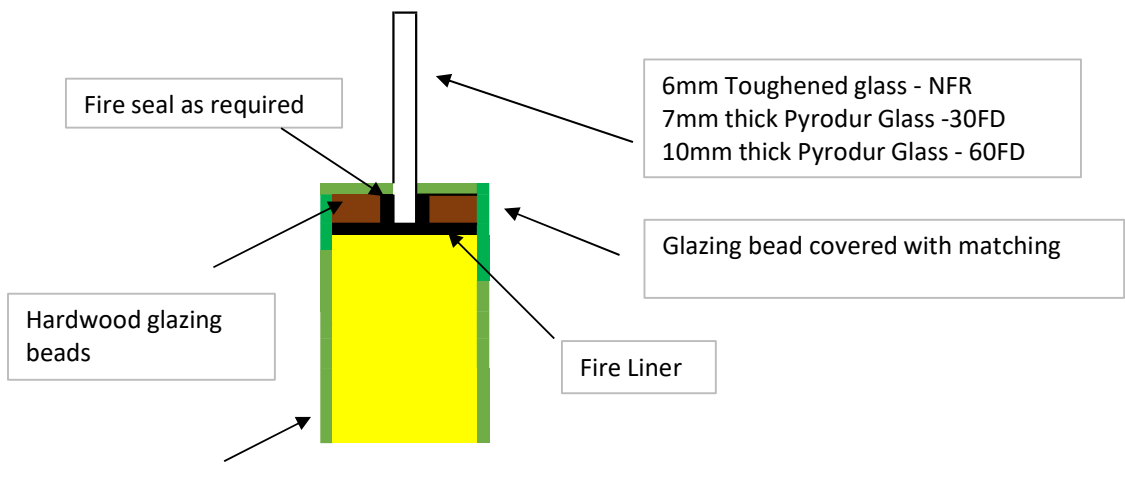

Zephyr standard width of vision panels is 150mm
Vision panel sizes are visible glass

Dimension in mm

Guardian Doors® VP5 Standard Vision Panel

Visibility Zones in accordance with
 Building Regulations Document M Volume 2
 & Document K Section 7

Dimension in mm

Vision Panel sizes are visible glass

Zephyr

Glazing Bead Options

Type 3 - Glazing detail showing square exposed lipped glazing beads

Type 4 - Glazing bead detail covered with flush matching facing