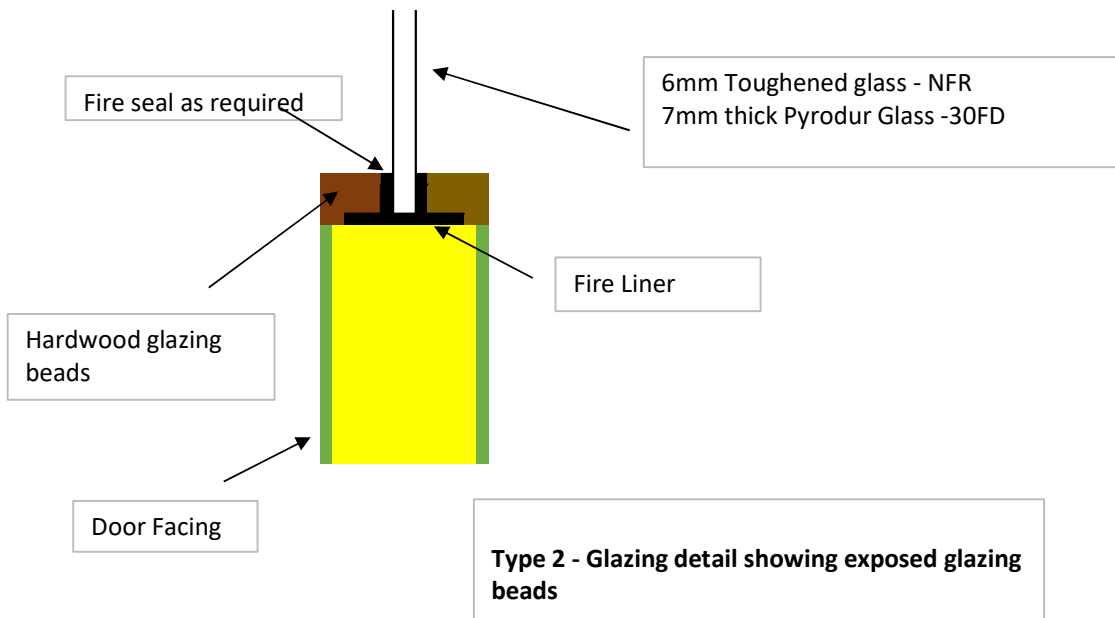

Zephyr standard width of vision panels is 150mm
Vision panel sizes are visible glass

Dimension in mm

**Visibility Zones in accordance with
Building Regulations Document M Volume 2
& Document K Section 7**

Zephyr standard width of vision panels is 150mm
Vision panel sizes are visible glass

Dimension in mm

Guardian Doors® VP5 Standard Vision Panel

Visibility Zones in accordance with
 Building Regulations Document M Volume 2
 & Document K Section 7

Dimension in mm

Vision Panel sizes are visible glass

Zephyr

Glazing Bead Options

Type 3 - Glazing detail showing square exposed lipped glazing beads

Type 4 - Glazing bead detail covered with flush matching facing