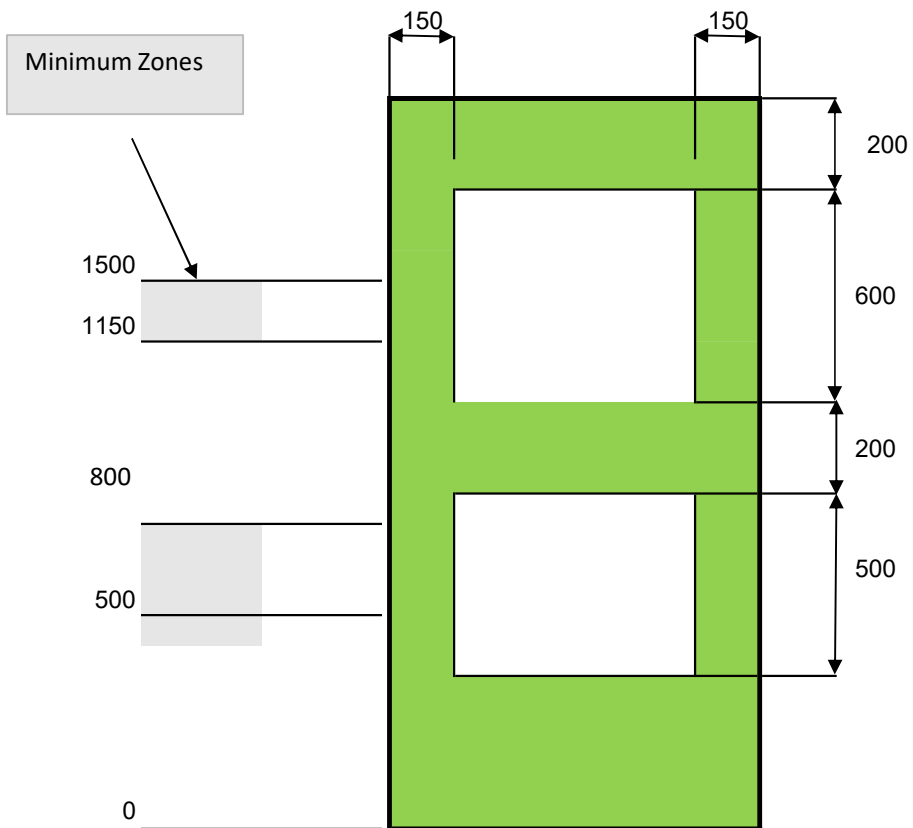

Guardian Doors® VP2 Vision Panels

**Visibility Zones in accordance with
Building Regulations Document M Volume 2
& Document K Section 7**

Vision panel sizes are visible glass

Dimension in mm