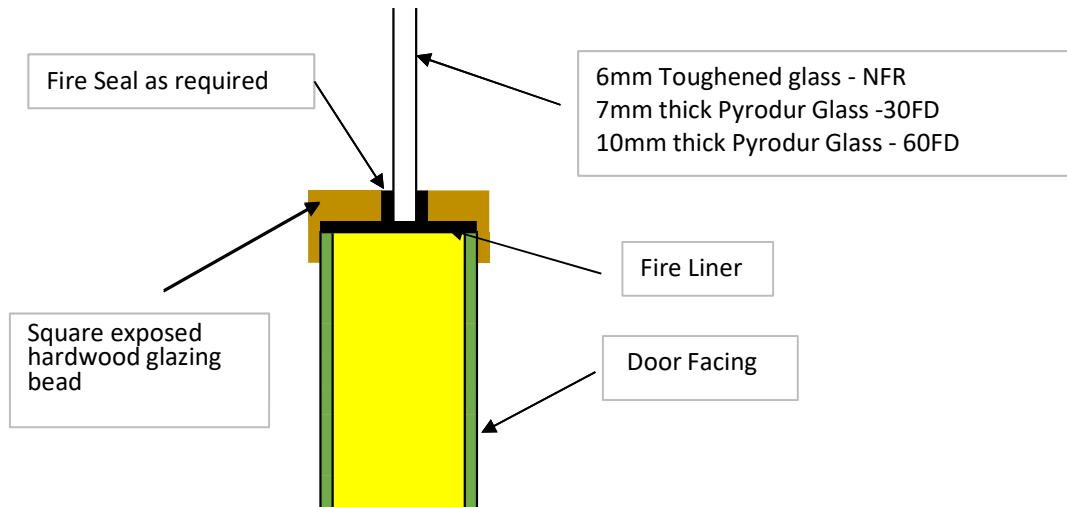

Zephyr standard width of vision panels is 150mm
Vision panel sizes are visible glass

Dimension in mm

Guardian Doors® VP5 Standard Vision Panel

Visibility Zones in accordance with
 Building Regulations Document M Volume 2
 & Document K Section 7

Dimension in mm

Vision Panel sizes are visible glass

Zephyr

Glazing Bead Options

Type 3 - Glazing detail showing square exposed lipped glazing beads

Type 4 - Glazing bead detail covered with flush matching facing