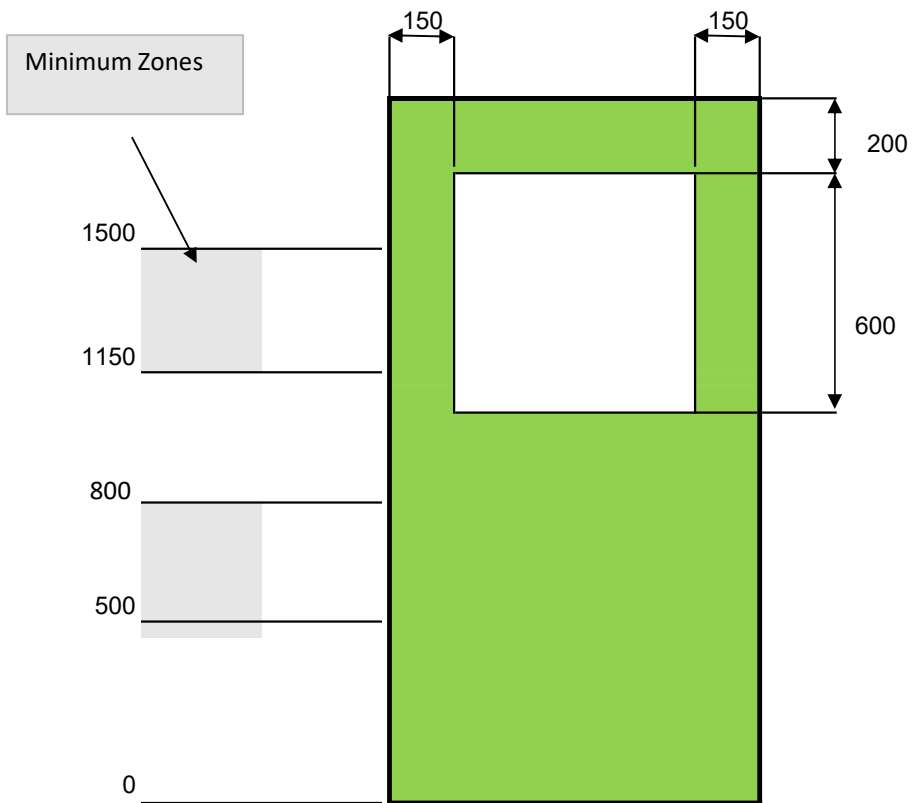

Vision Panel Options

Dimensions given for vision panels are indicative only and can be varied as required. Only a selection of vision panels is shown and any configuration can be manufactured to suit client's requirements. All sizes given are visible glass. See separate brochure for privacy panel details.

Zephyr standard width of vision panels is 150mm
Vision panel sizes are visible glass

Dimension in mm

**Visibility Zones in accordance with
Building Regulations Document M Volume 2
& Document K Section 7**

Zephyr standard width of vision panels is 150mm
Vision panel sizes are visible glass

Dimension in mm

Guardian Doors® VP5 Standard Vision Panel

Visibility Zones in accordance with
 Building Regulations Document M Volume 2
 & Document K Section 7

Dimension in mm

Vision Panel sizes are visible glass

Zephyr

Glazing Bead Options

Type 3 - Glazing detail showing square exposed lipped glazing beads

Type 4 - Glazing bead detail covered with flush matching facing