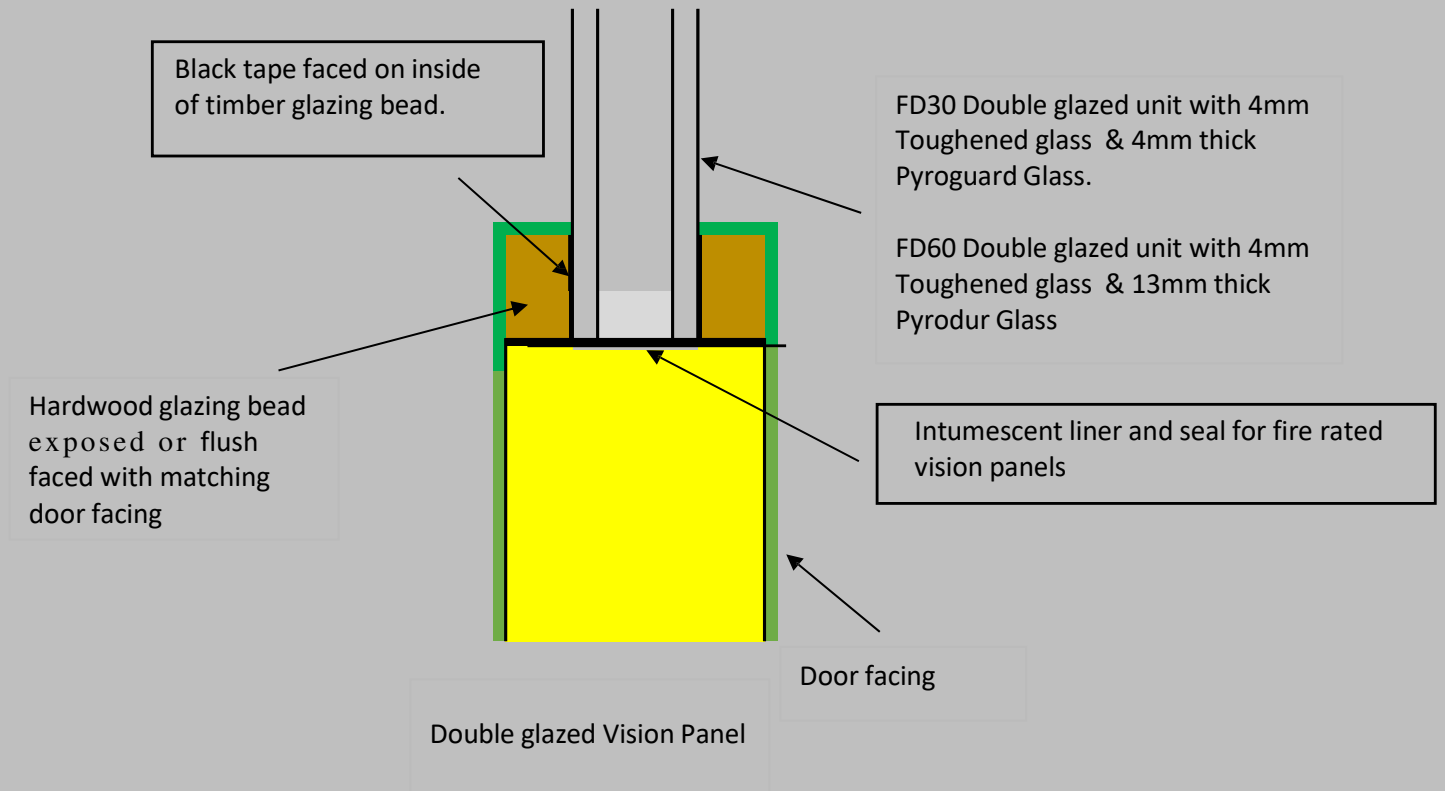

Zephyr

Zephyr

Unit2C, Button Street Business Park, Button Street, Swanley Village, Kent. BX8 8DX

Tel 01304 368213

email: zcl@btconnect.com