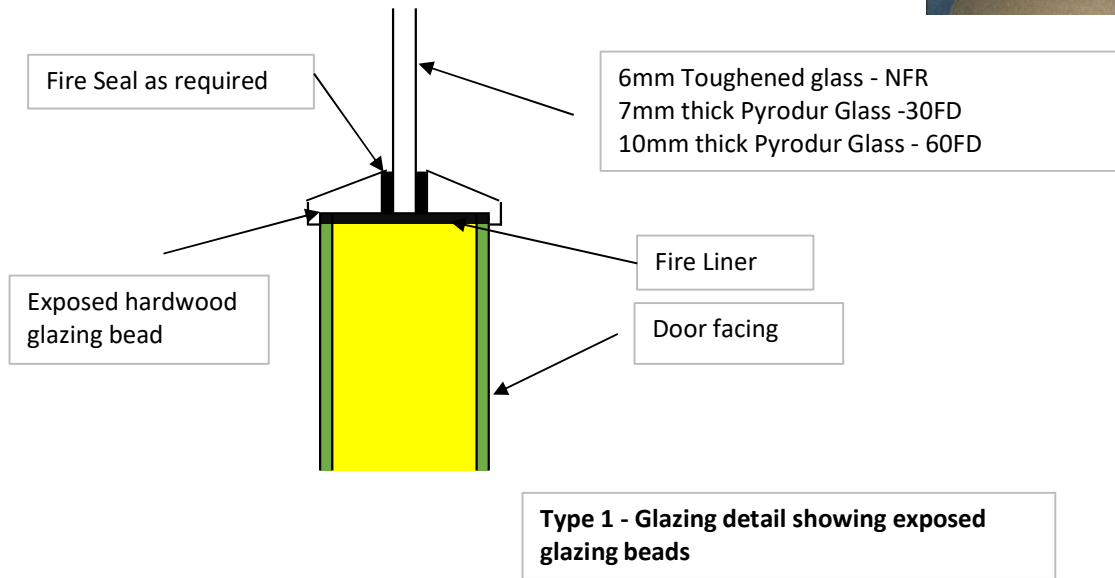

Zephyr standard width of vision panels is 150mm
Vision panel sizes are visible glass

Dimension in mm

**Visibility Zones in accordance with
Building Regulations Document M Volume 2
& Document K Section 7**

Zephyr standard width of vision panels is 150mm
Vision panel sizes are visible glass

Dimension in mm

Guardian Doors® VP5 Standard Vision Panel

Visibility Zones in accordance with
 Building Regulations Document M Volume 2
 & Document K Section 7

Dimension in mm

Vision Panel sizes are visible glass

Zephyr

Glazing Bead Options

Type 3 - Glazing detail showing square exposed lipped glazing beads

Type 4 - Glazing bead detail covered with flush matching facing