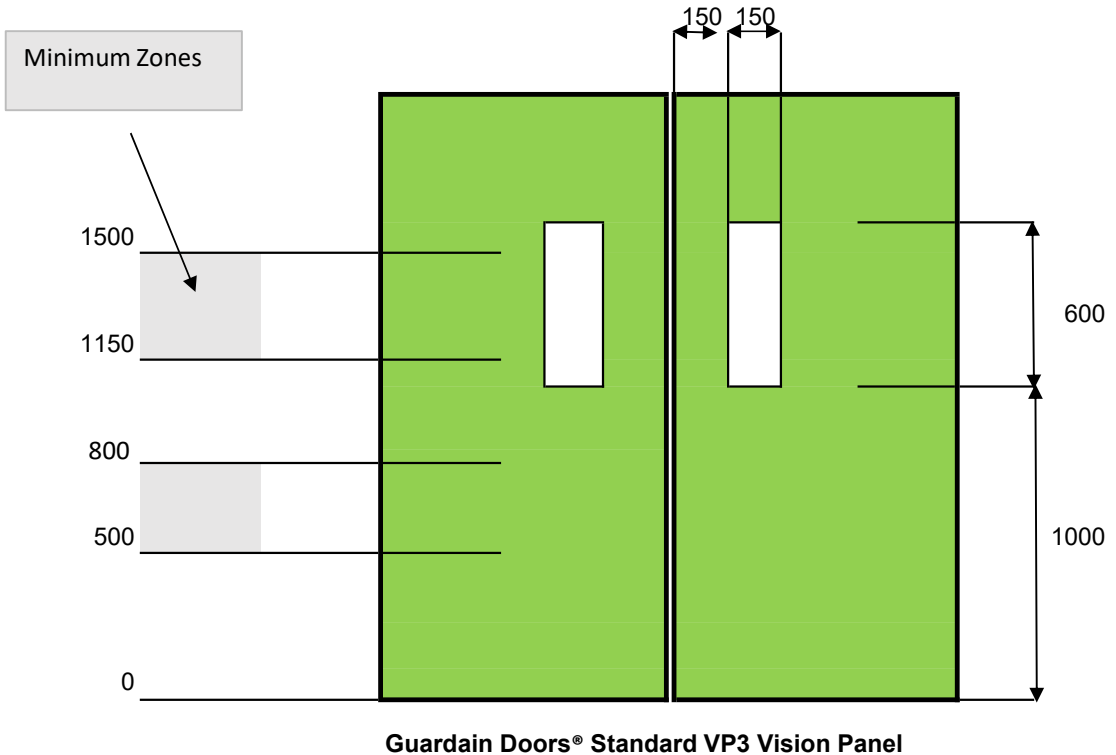

Guardian Doors® VP1 Vision Panels

Guardian Doors® VP2 Vision Panels

**Visibility Zones in accordance with
Building Regulations Document M Volume 2
& Document K Section 7**

Vision panel sizes are visible glass

Dimension in mm

Guardain Doors® Standard VP3 Vision Panel

Guardain Doors® Standard VP3A Vision Panel

**Visibility Zones in accordance with
Building Regulations Document M Volume 2
& Document K Section 7**

Zephyr standard width of vision panels is 150mm
Vision panel sizes are visible glass

Dimension in mm

**Visibility Zones in accordance with
Building Regulations Document M Volume 2
& Document K Section 7**

Zephyr standard width of vision panels is 150mm
Vision panel sizes are visible glass

Dimension in mm

Guardian Doors® VP5 Standard Vision Panel

Visibility Zones in accordance with
 Building Regulations Document M Volume 2
 & Document K Section 7