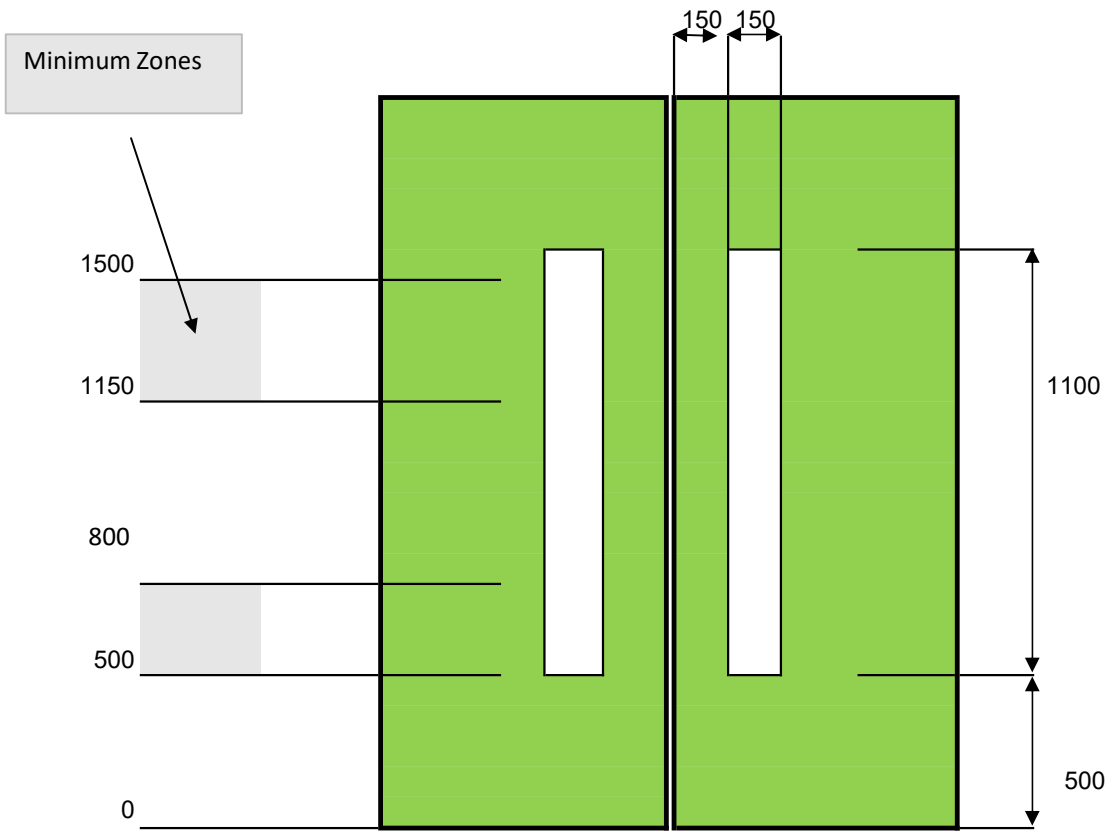

Guardian Doors® VP1 Vision Panels

Guardian Doors® VP2 Vision Panels

**Visibility Zones in accordance with
Building Regulations Document M Volume 2
& Document K Section 7**

Vision panel sizes are visible glass

Dimension in mm

Guardain Doors® Standard VP3 Vision Panel

Guardain Doors® Standard VP3A Vision Panel

**Visibility Zones in accordance with
Building Regulations Document M Volume 2
& Document K Section 7**

Zephyr standard width of vision panels is 150mm
Vision panel sizes are visible glass

Dimension in mm

**Visibility Zones in accordance with
Building Regulations Document M Volume 2
& Document K Section 7**

Zephyr standard width of vision panels is 150mm
Vision panel sizes are visible glass

Dimension in mm

Guardian Doors® VP5 Standard Vision Panel

Visibility Zones in accordance with
 Building Regulations Document M Volume 2
 & Document K Section 7